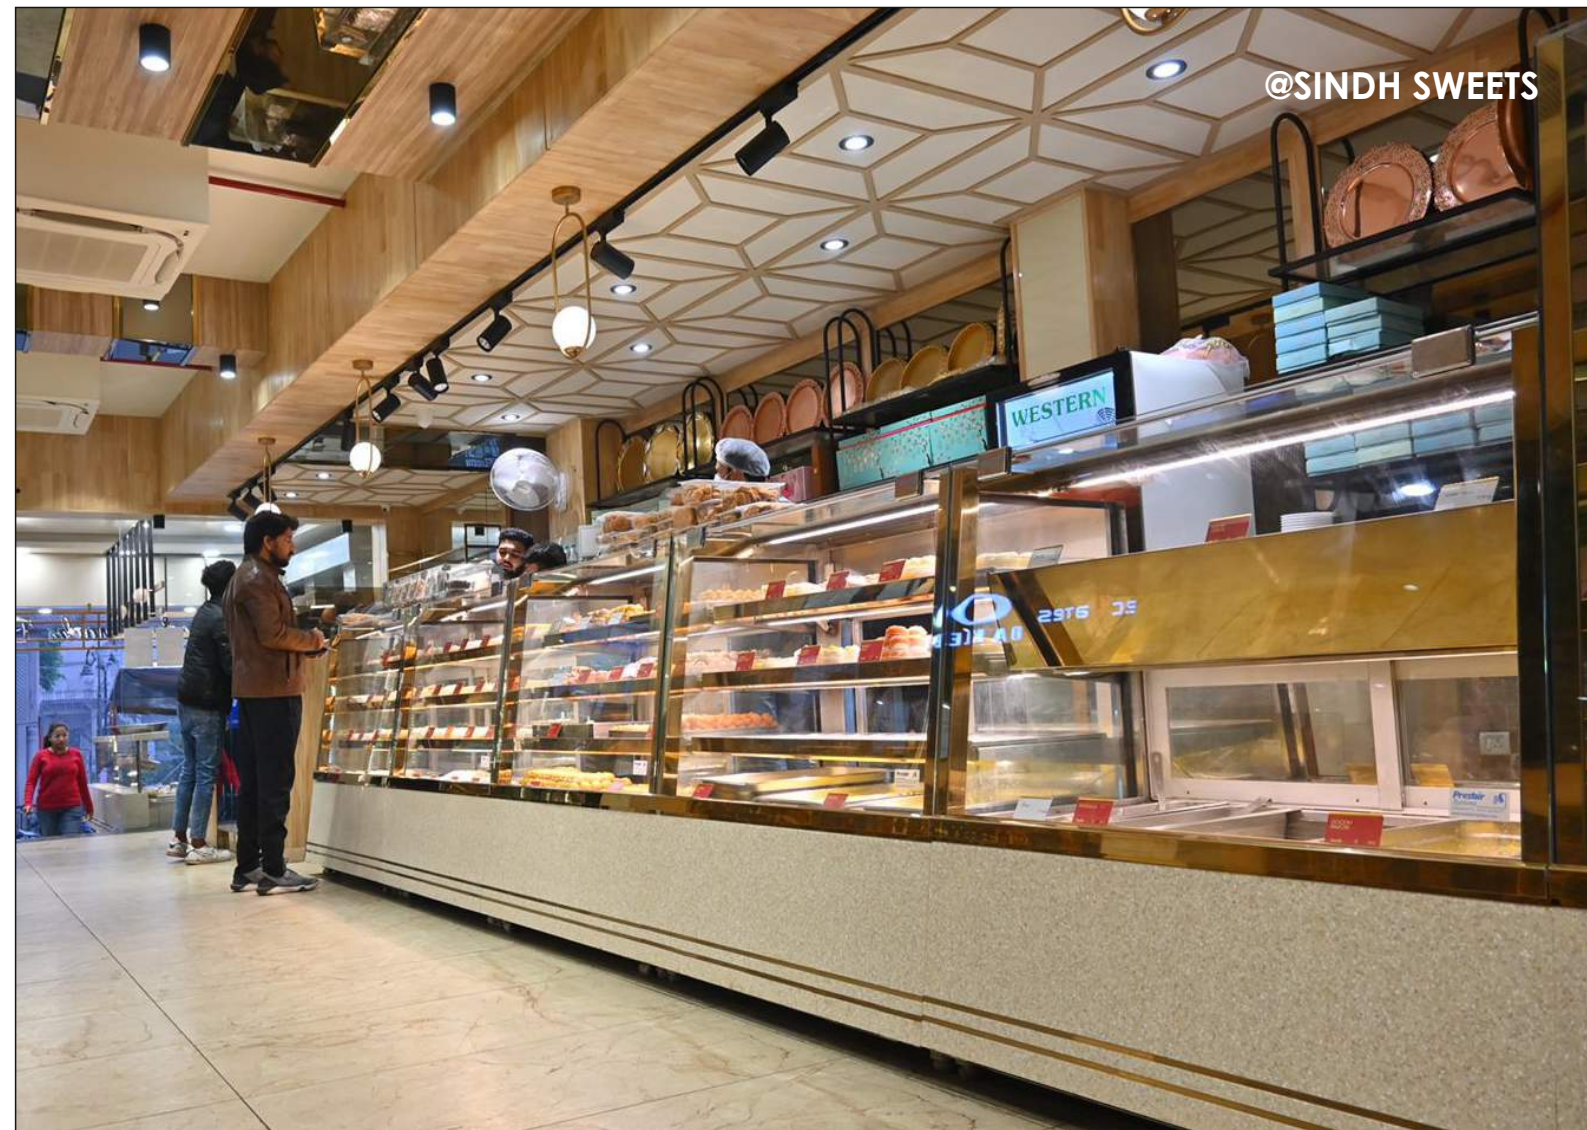

@OM SWEETS

@SINDH SWEETS